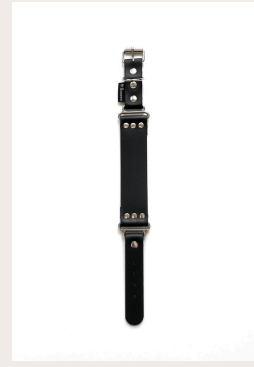

The width of the main strap is 38mm. The strap to which the buckle is attached is 24mm wide.

SPECIFICATION

COLOR OF THE FITTINGS: SILVER

MATERIAL: STEEL

SURFACE FINISH: NICKEL PLATED

VERNICKELT: ROLLSCHNALLE

COLLAR WIDE

The collars are characterised by their original shape and modern design. This model is also used by breeds such as the Setter, Boxer, Howler, Doberman and Dalmatian.

BESTSELLER

CARAMEL

COLOR OF THE FITTINGS: SILVER
MATERIAL: STEEL
SURFACE FINISH: NICKEL PLATED
WIDE: 38MM

GOLD

COLOR OF THE FITTINGS: SILVER
MATERIAL: STEEL
SURFACE FINISH: NICKEL PLATED
WIDE: 38MM

BLACK

COLOR OF THE FITTINGS: SILVER
MATERIAL: STEEL
SURFACE FINISH: NICKEL PLATED
WIDE: 38MM

BEIGE

COLOR OF THE FITTINGS: SILVER
MATERIAL: STEEL
SURFACE FINISH: NICKEL PLATED
WIDE: 38MM