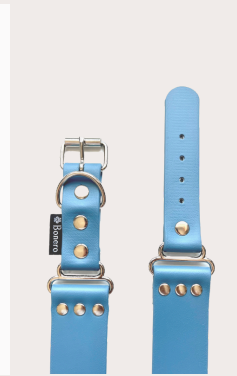

BLUE

COLOR OF THE FITTINGS: SILVER
MATERIAL: STEEL
SURFACE FINISH: NICKEL PLATED
WIDE: 38MM