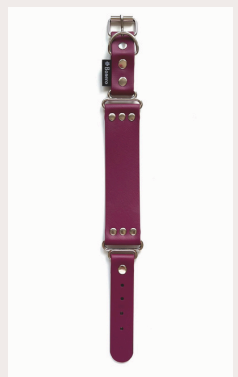

WINE

COLOR OF THE FITTINGS: SILVER
MATERIAL: STEEL
SURFACE FINISH: NICKEL PLATED
WIDE: 38MM