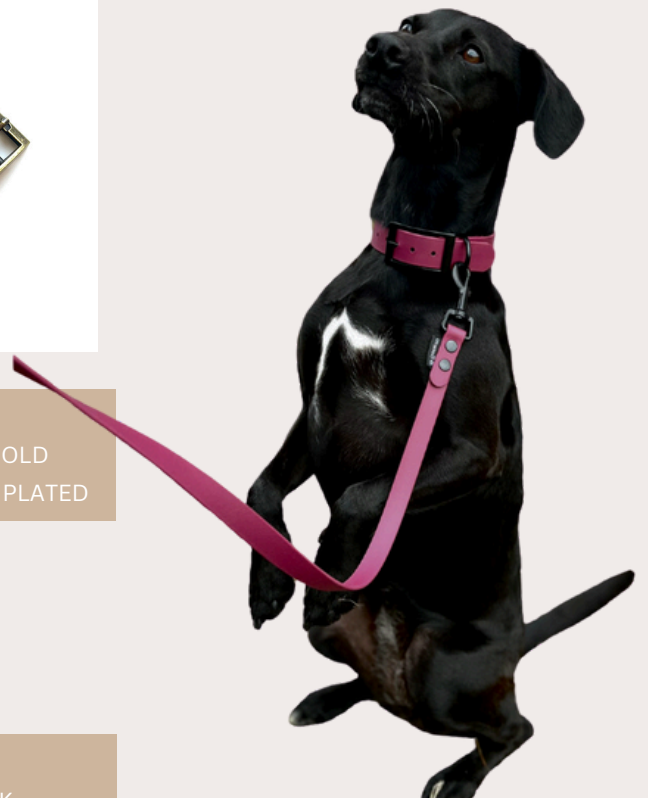

WIDE: 19MM/24MM
MATERIAL: STEEL / BLACK
SURFACE FINISH: NICKEL PLATED