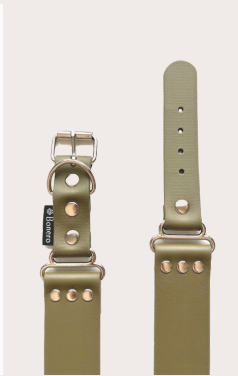

OLIVE

COLOR OF THE FITTINGS: SILVER
MATERIAL: STEEL
SURFACE FINISH: NICKEL PLATED
WIDE: 38MM