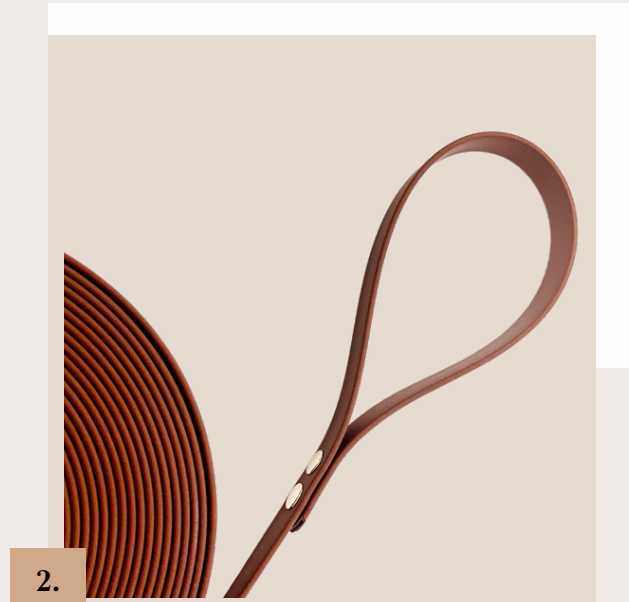

TRAINING LINES

The leash is very strong and will stand up well to pulls and strong dogs. The rope does not squeeze the hand or slip. It does not cause irritation or abrasions like fabric or rubber leashes. The training leash can be used for training, obedience, tracking and everyday walking.

1.

CARBINE

SPRING: UP TO 20 KG
TRIGGER: OVER 20 KG

2.

FITTING COLOR

SILVER: : NICKEL PLATED
OLD GOLD : STEEL
BLACK : STEEL

3.

OPTIONS

LENGHT: 5M/10M/15M
WIDE: 13MM/16MM