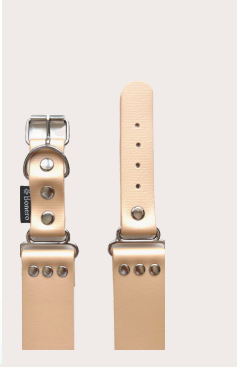

COLLAR WIDE

The collars are characterised by their original shape and modern design. This model is also used by breeds such as the Setter, Boxer, Howler, Doberman and Dalmatian.

BESTSELLER

CARAMEL

COLOR OF THE FITTINGS: SILVER
MATERIAL: STEEL
SURFACE FINISH: NICKEL PLATED
WIDE: 38MM

GOLD

COLOR OF THE FITTINGS: SILVER
MATERIAL: STEEL
SURFACE FINISH: NICKEL PLATED
WIDE: 38MM

BLACK

COLOR OF THE FITTINGS: SILVER
MATERIAL: STEEL
SURFACE FINISH: NICKEL PLATED
WIDE: 38MM

BEIGE

COLOR OF THE FITTINGS: SILVER
MATERIAL: STEEL
SURFACE FINISH: NICKEL PLATED
WIDE: 38MM