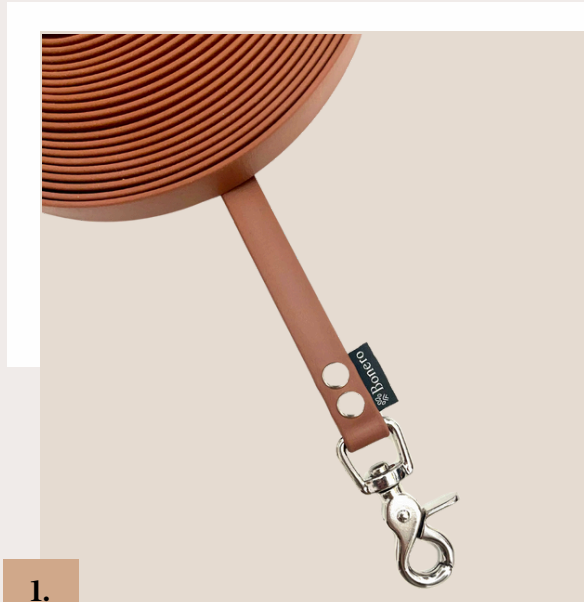

TRAINING LINES

The leash is very strong and will stand up well to pulls and strong dogs. The rope does not squeeze the hand or slip. It does not cause irritation or abrasions like fabric or rubber leashes. The training leash can be used for training, obedience, tracking and everyday walking.

1.

CARBINE

SPRING: UP TO 20 KG
TRIGGER: OVER 20 KG

2.

FITTING COLOR

SILVER: : NICKEL PLATED
OLD GOLD : STEEL
BLACK : STEEL

3.

OPTIONS

LENGHT: 5M/10M/15M
WIDE: 13MM/16MM