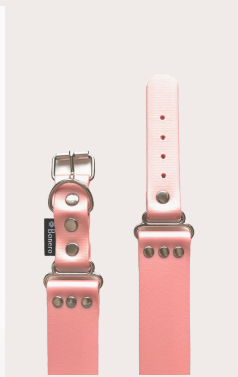

SALOMON

COLOR OF THE FITTINGS: SILVER
MATERIAL: STEEL
SURFACE FINISH: NICKEL PLATED
WIDE: 38MM