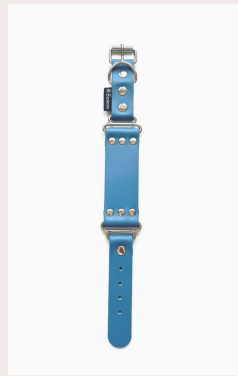

BLUE

COLOR OF THE FITTINGS: SILVER
MATERIAL: STEEL
SURFACE FINISH: NICKEL PLATED
WIDE: 38MM