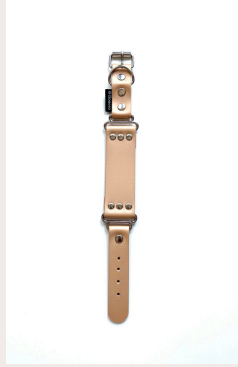

The width of the main strap is 38mm. The strap to which the buckle is attached is 24mm wide.

SPECIFICATION

COLOR OF THE FITTINGS: SILVER

MATERIAL: STEEL

SURFACE FINISH: NICKEL PLATED

VERNICKELT: ROLLSCHNALLE

COLLAR WIDE

The collars are characterised by their original shape and modern design. This model is also used by breeds such as the Setter, Boxer, Howler, Doberman and Dalmatian.

BESTSELLER

CARAMEL

COLOR OF THE FITTINGS: SILVER
MATERIAL: STEEL
SURFACE FINISH: NICKEL PLATED
WIDE: 38MM

GOLD

COLOR OF THE FITTINGS: SILVER
MATERIAL: STEEL
SURFACE FINISH: NICKEL PLATED
WIDE: 38MM

BLACK

COLOR OF THE FITTINGS: SILVER
MATERIAL: STEEL
SURFACE FINISH: NICKEL PLATED
WIDE: 38MM

BEIGE

COLOR OF THE FITTINGS: SILVER
MATERIAL: STEEL
SURFACE FINISH: NICKEL PLATED
WIDE: 38MM