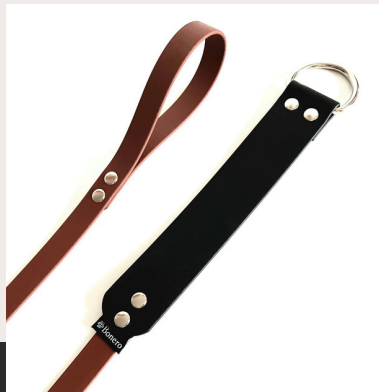

LENGTH: 60CM

DETACHABLE: YES/NO

SPORT DOG LEASH COURSING

CONFIDENT START

FOR WHOM?

A product for people who train dogs and need to quickly and easily release or catch their dog. The set can be put on and taken off in a single movement.