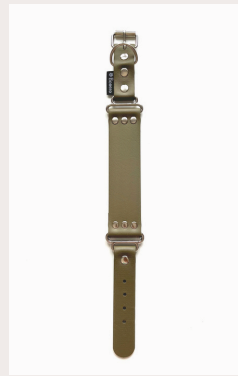

OLIVE

COLOR OF THE FITTINGS: SILVER
MATERIAL: STEEL
SURFACE FINISH: NICKEL PLATED
WIDE: 38MM