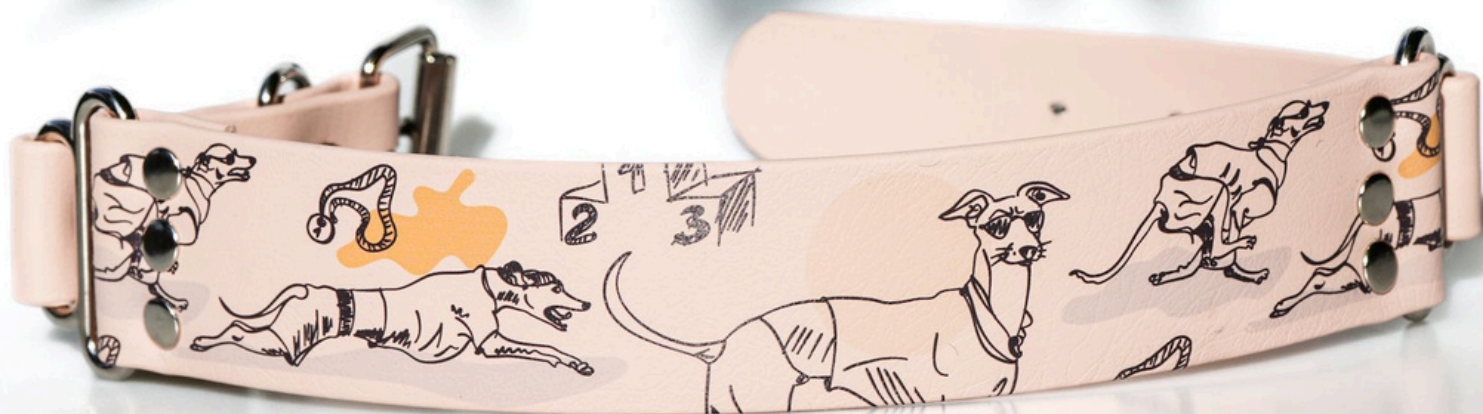

100%

WATERPROOF

GREYHOUND
COLLECTION

DESCRIPTION

Wide collars are specially designed for greyhounds. But greyhounds are not the only ones who wear them. The wide neckband provides extra support for any dog with a sensitive and long neck.

WINE

COLOR OF THE FITTINGS: SILVER
MATERIAL: STEEL
SURFACE FINISH: NICKEL PLATED
WIDE: 38MM

“SPEED”
COLECCION

A PRODUCT DESIGNED FOR THE MOST DEMANDING CUSTOMERS.
THE DESIGN HAS BEEN DEVELOPED BY BONERO. WE HAVE A UNIQUE
PRODUCT THAT IS ONLY AVAILABLE FROM US.

DESIGNED FOR THOSE WHO LOVE SPEED AND ELEGANCE.
THE 'SPEED' COLLECTION COMBINES A PASSION FOR DOG SPORTS AND A UNIQUE
STYLE, WITH AN ORIGINAL PRINT INSPIRED BY GREYHOUND RACING.

COLLAR WITH GRAPHICS

COLOR OF THE FITTINGS: SILVER