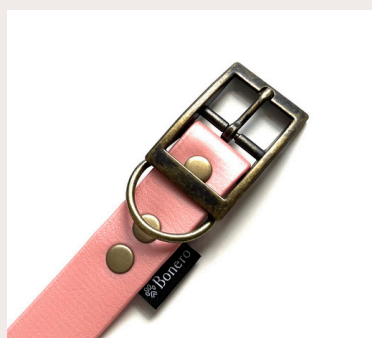

WIDE: 19MM/24MM
MATERIAL: STEEL / OLD GOLD
SURFACE FINISH: NICKEL PLATED

WIDE: 19MM/24MM
MATERIAL: STEEL / BLACK
SURFACE FINISH: NICKEL PLATED

SALOMON

WIDE: 19MM/24MM
MATERIAL: STEEL / SILVER
SURFACE FINISH: NICKEL PLATED