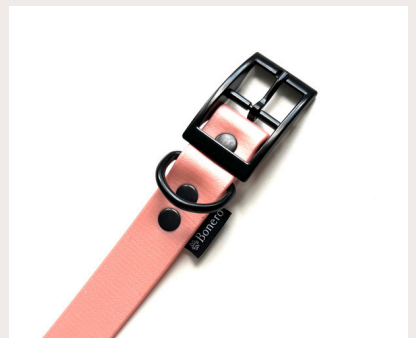

WIDE: 19MM/24MM
MATERIAL: STEEL / BLACK
SURFACE FINISH: NICKEL PLATED